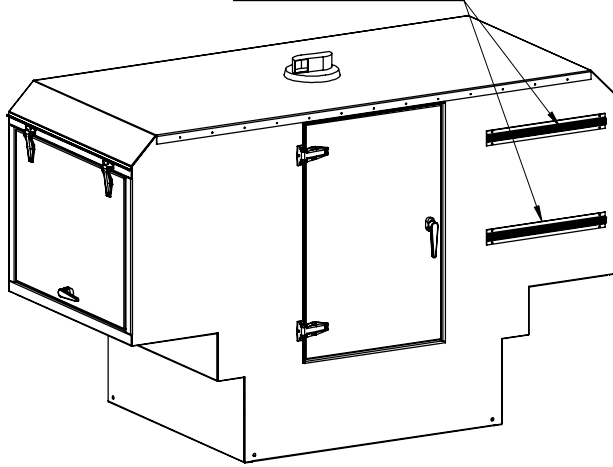

MONO GROVE RAILS
22" LONG

SHOWN WITHOUT SUBFRAME

MONO GROVE RAILS BOTH SIDES
1 SET OF OXYGEN STRAPS

FRONT AND SIDE GLASS
SLIDING R.V. SCREENED
WINDOWS

LED INTERIOR LIGHT

ROOF VENT

10.50
6.00

SECTION A-A
SCALE 1 : 25

UPHOLSTERED MARINE
BOAT SEAT c/w SEAT BELT

12V 800W HEATER

PATIENT BENCH WITH
X2 AUTOMOTIVE SEAT
BELTS

JOB NO.

MODEL / YEAR: **ETM-I / 2023**