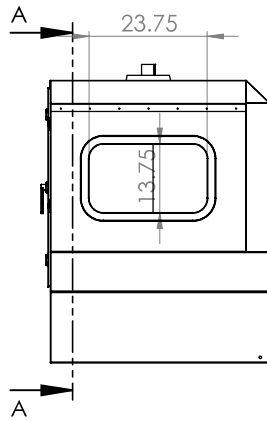

MONO GROVE RAILS
22" LONG

SHOWN WITHOUT SUBFRAME

MONO GROVE RAILS BOTH SIDES
1 SET OF OXYGEN STRAPS

FRONT AND SIDE GLASS
SLIDING R.V. SCREENED
WINDOWS

LED INTERIOR LIGHT

ROOF VENT

10.50
6.00

SECTION A-A
SCALE 1 : 25