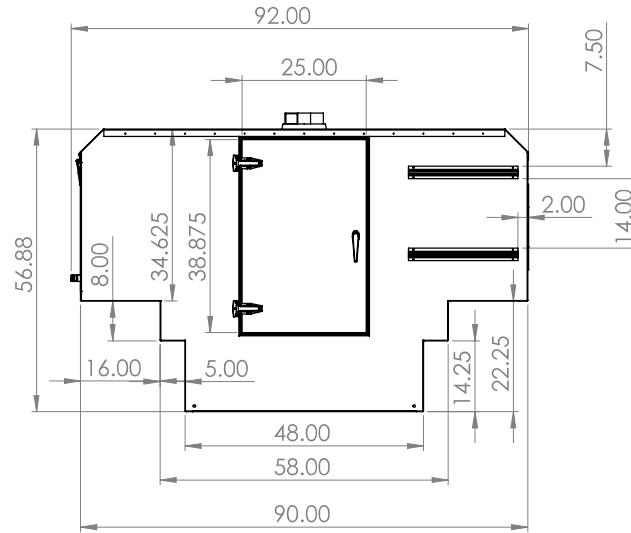

MONO GROVE RAILS
22" LONG

SHOWN WITHOUT SUBFRAME

MONO GROVE RAILS BOTH SIDES
1 SET OF OXYGEN STRAPS

FRONT AND SIDE GLASS
SLIDING R.V. SCREENED
WINDOWS

LED INTERIOR LIGHT

ROOF VENT

10.50
6.00

SECTION A-A
SCALE 1 : 25

UPHOLSTERED MARINE
BOAT SEAT c/w SEAT BELT

12V 800W HEATER

PATIENT BENCH WITH
X2 AUTOMOTIVE SEAT
BELTS

JOB NO.

MODEL / YEAR: **ETM-I / 2023**