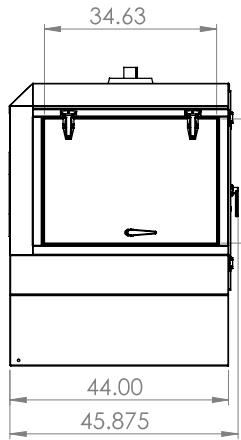

MONO GROVE RAILS
22" LONG

SHOWN WITHOUT SUBFRAME

MONO GROVE RAILS BOTH SIDES
1 SET OF OXYGEN STRAPS

FRONT AND SIDE GLASS
SLIDING R.V. SCREENED
WINDOWS

LED INTERIOR LIGHT

ROOF VENT

10.50
6.00

SECTION A-A
SCALE 1 : 25