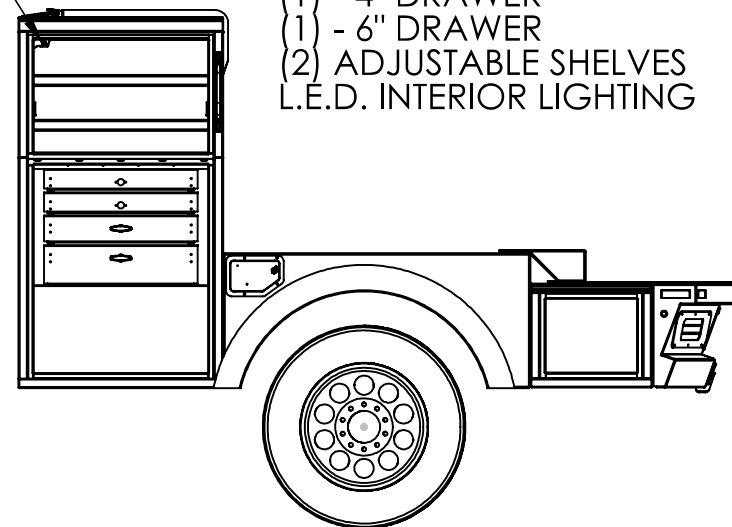

PASSENGER SIDE TO INCLUDE:
 (1) - 6" DRAWER
 (1) ADJUSTABLE SHELF
 L.E.D. INTERIOR LIGHTING

CABINET LIGHT SWITCH

DRIVER SIDE TO INCLUDE:
 (2) - 3" DRAWERS
 (1) - 4" DRAWER
 (1) - 6" DRAWER
 (2) ADJUSTABLE SHELVES
 L.E.D. INTERIOR LIGHTING

JOB NO.

MODEL / YEAR: **PAL-S-II-55 - 2024**