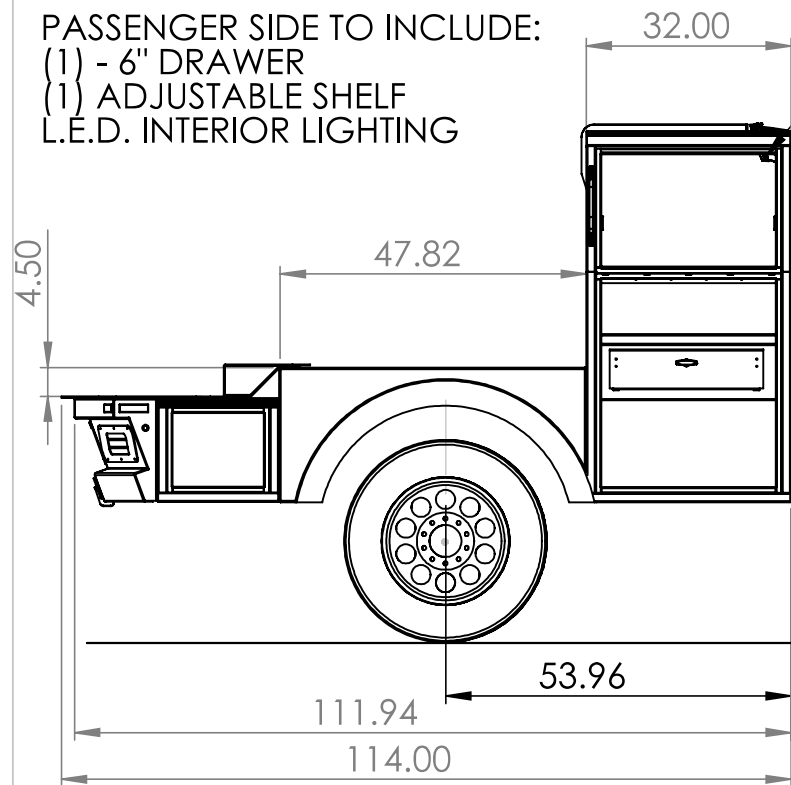

PASSENGER SIDE TO INCLUDE:
 (1) - 6" DRAWER
 (1) ADJUSTABLE SHELF
 L.E.D. INTERIOR LIGHTING

CABINET LIGHT SWITCH

DRIVER SIDE TO INCLUDE:
 (2) - 3" DRAWERS
 (1) - 4" DRAWER
 (1) - 6" DRAWER
 (2) ADJUSTABLE SHELVES
 L.E.D. INTERIOR LIGHTING

JOB NO.

MODEL / YEAR: **PAL-S-II-55 - 2024**