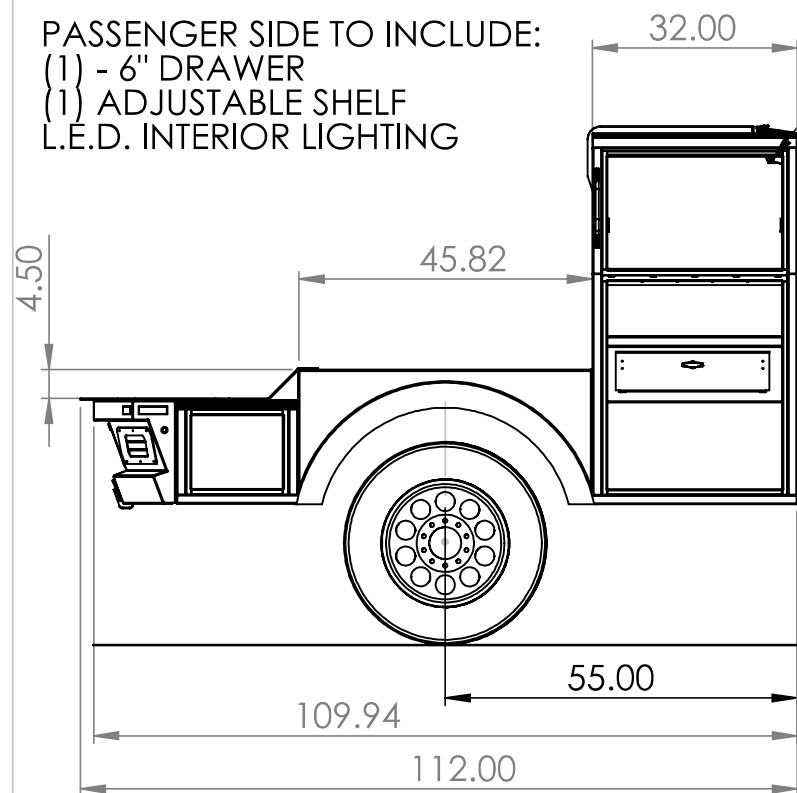

PASSENGER SIDE TO INCLUDE:
 (1) - 6" DRAWER
 (1) ADJUSTABLE SHELF
 L.E.D. INTERIOR LIGHTING

CABINET LIGHT SWITCH

DRIVER SIDE TO INCLUDE:
 (2) - 3" DRAWERS
 (1) - 4" DRAWER
 (1) - 6" DRAWER
 (2) ADJUSTABLE SHELVES
 L.E.D. INTERIOR LIGHTING

JOB NO.

MODEL / YEAR: **PAL-S-II-56 - 2024**