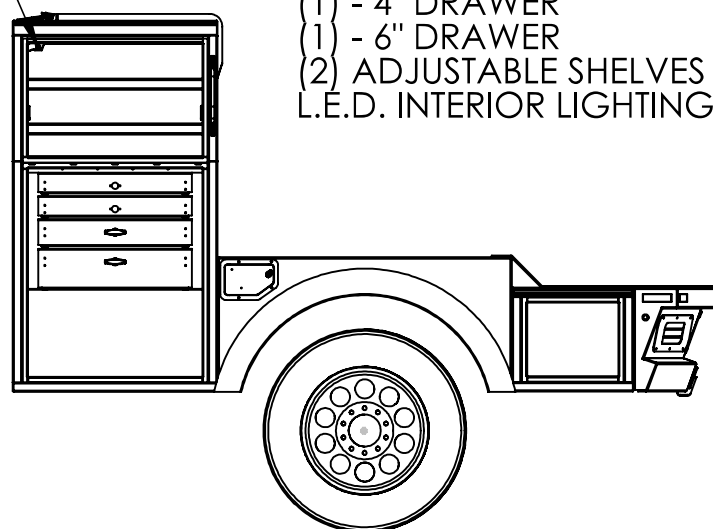

PASSENGER SIDE TO INCLUDE:
 (1) - 6" DRAWER
 (1) ADJUSTABLE SHELF
 L.E.D. INTERIOR LIGHTING

CABINET LIGHT SWITCH

DRIVER SIDE TO INCLUDE:
 (2) - 3" DRAWERS
 (1) - 4" DRAWER
 (1) - 6" DRAWER
 (2) ADJUSTABLE SHELVES
 L.E.D. INTERIOR LIGHTING

JOB NO.

MODEL / YEAR: **PAL-S-II-56 - 2024**