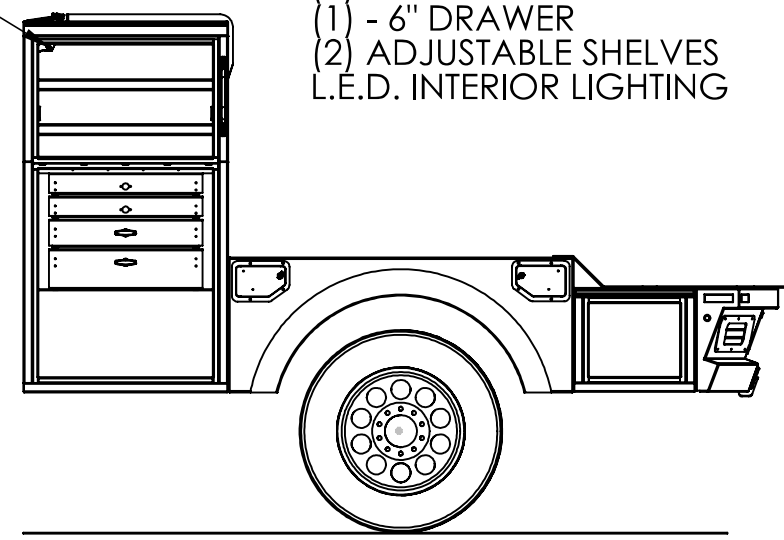

PASSENGER SIDE TO INCLUDE:
 (1) - 6" DRAWER
 (1) ADJUSTABLE SHELF
 L.E.D. INTERIOR LIGHTING

CABINET LIGHT SWITCH

DRIVER SIDE TO INCLUDE:
 (2) - 3" DRAWERS
 (1) - 4" DRAWER
 (1) - 6" DRAWER
 (2) ADJUSTABLE SHELVES
 L.E.D. INTERIOR LIGHTING