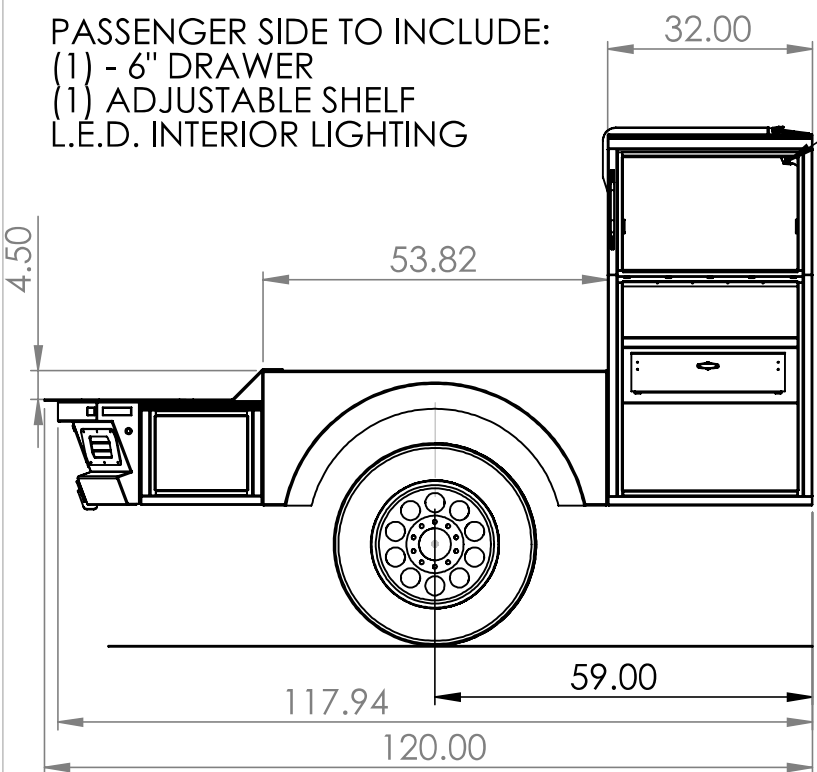

PASSENGER SIDE TO INCLUDE:
 (1) - 6" DRAWER
 (1) ADJUSTABLE SHELF
 L.E.D. INTERIOR LIGHTING

CABINET LIGHT SWITCH

DRIVER SIDE TO INCLUDE:
 (2) - 3" DRAWERS
 (1) - 4" DRAWER
 (1) - 6" DRAWER
 (2) ADJUSTABLE SHELVES
 L.E.D. INTERIOR LIGHTING

JOB NO.

MODEL / YEAR: **PAL-S-II-60 - 2024**