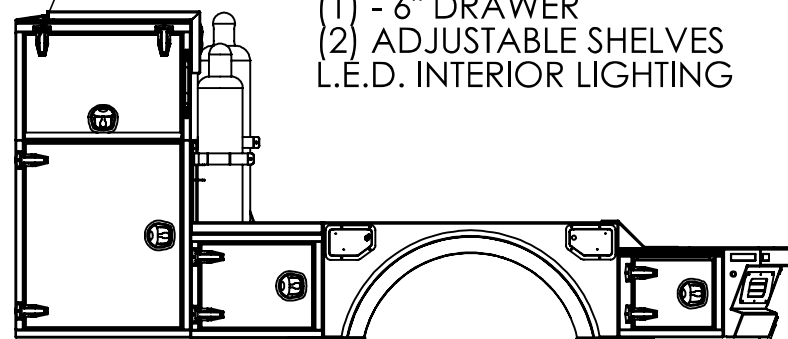

PASSENGER SIDE TO INCLUDE:
 (1) - 6" DRAWER
 (1) ADJUSTABLE SHELF
 L.E.D. INTERIOR LIGHTING

DRIVER SIDE TO INCLUDE:
 (2) - 3" DRAWERS
 (1) - 4" DRAWER
 (1) - 6" DRAWER
 (2) ADJUSTABLE SHELVES
 L.E.D. INTERIOR LIGHTING

JOB NO.

MODEL / YEAR: **PAL-D-II-84-G2 x 2024**