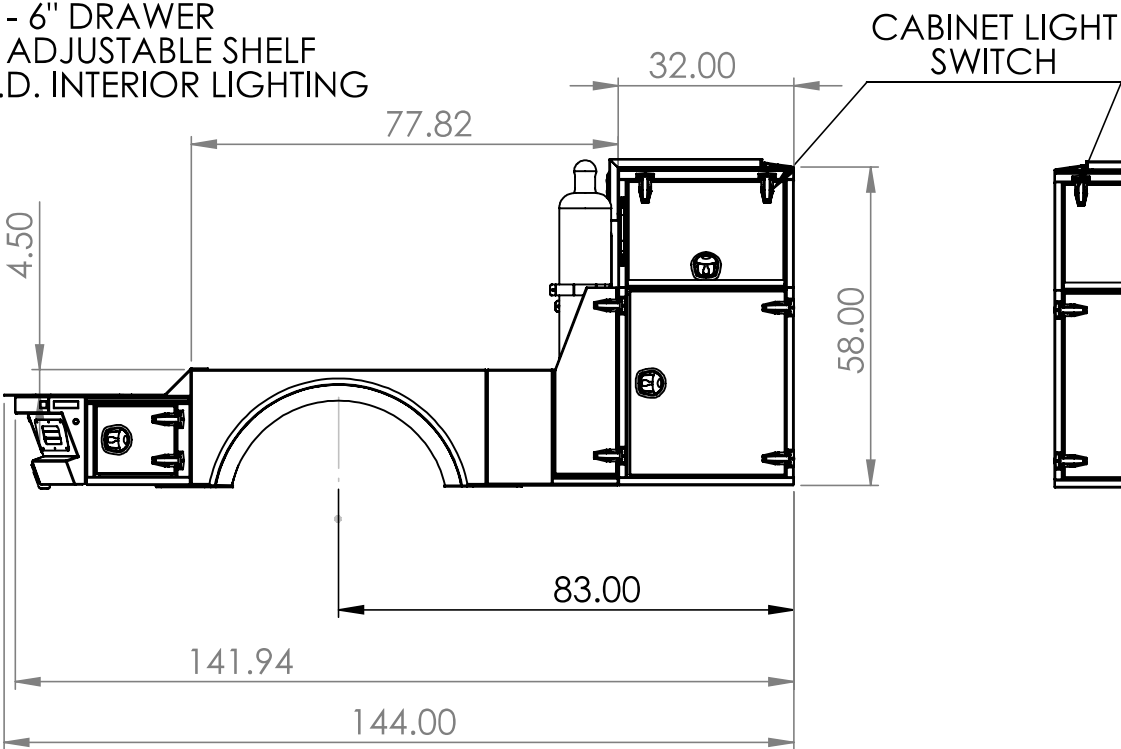

PASSENGER SIDE TO INCLUDE:
 (1) - 6" DRAWER
 (1) ADJUSTABLE SHELF
 L.E.D. INTERIOR LIGHTING

DRIVER SIDE TO INCLUDE:
 (2) - 3" DRAWERS
 (1) - 4" DRAWER
 (1) - 6" DRAWER
 (2) ADJUSTABLE SHELVES
 L.E.D. INTERIOR LIGHTING

JOB NO.

MODEL / YEAR: **PAL-D-II-84-G2 x 2024**